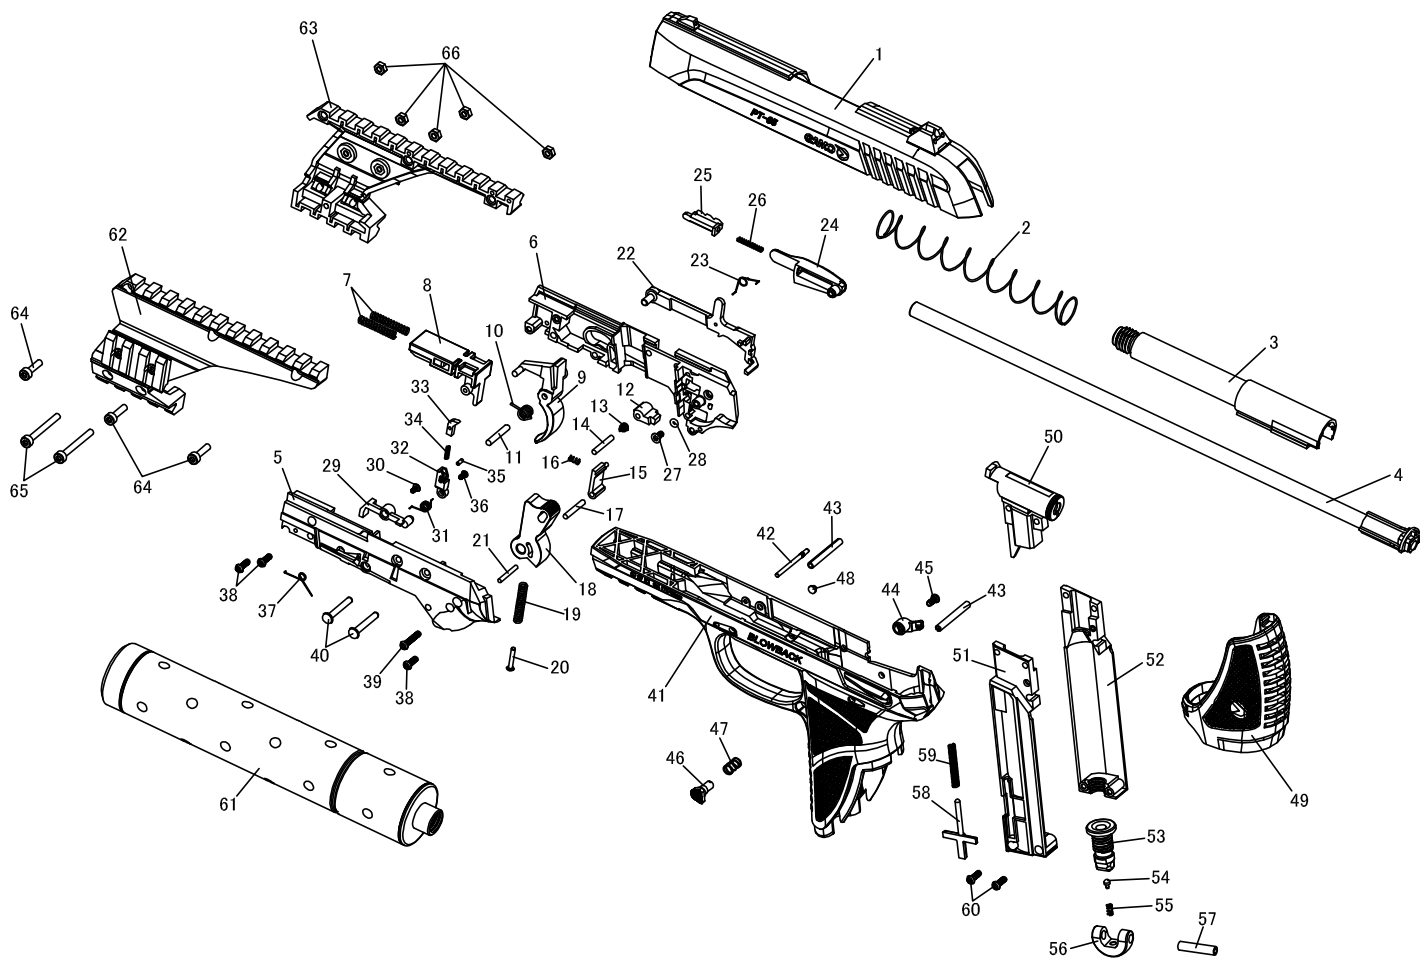

PT-85 BLOWBACK TACTICAL

1. Slide Assembly

2. Recoil Spring

3. Outer Barrel

4. Inner Barrel Assembly

5. Mechanism Frame Left

6. Mechanism Frame Right

7. Buffer Spring

8. Slide Block

9. Trigger

10. Trigger Spring

11. Trigger Pin

12. Hammer Block Piece

13. Hammer Block Piece Spring

14. Hammer Block Piece Pin

15. Sear

16. Sear Spring

17. Sear Pin

18. Hammer

19. Hammer Spring

20. Hammer Spring Guide

21. Hammer Spring Pressure Pin

22. Trigger Bar

23. Trigger Bar Spring

40. Valve Body Pin

41. Frame

42. Slide Block Pin

43. Mechanism Frame Pin

44. Magazine Catch

45. Magazine Catch Screw

46. Magazine Catch Button

47. Magazine Catch Spring